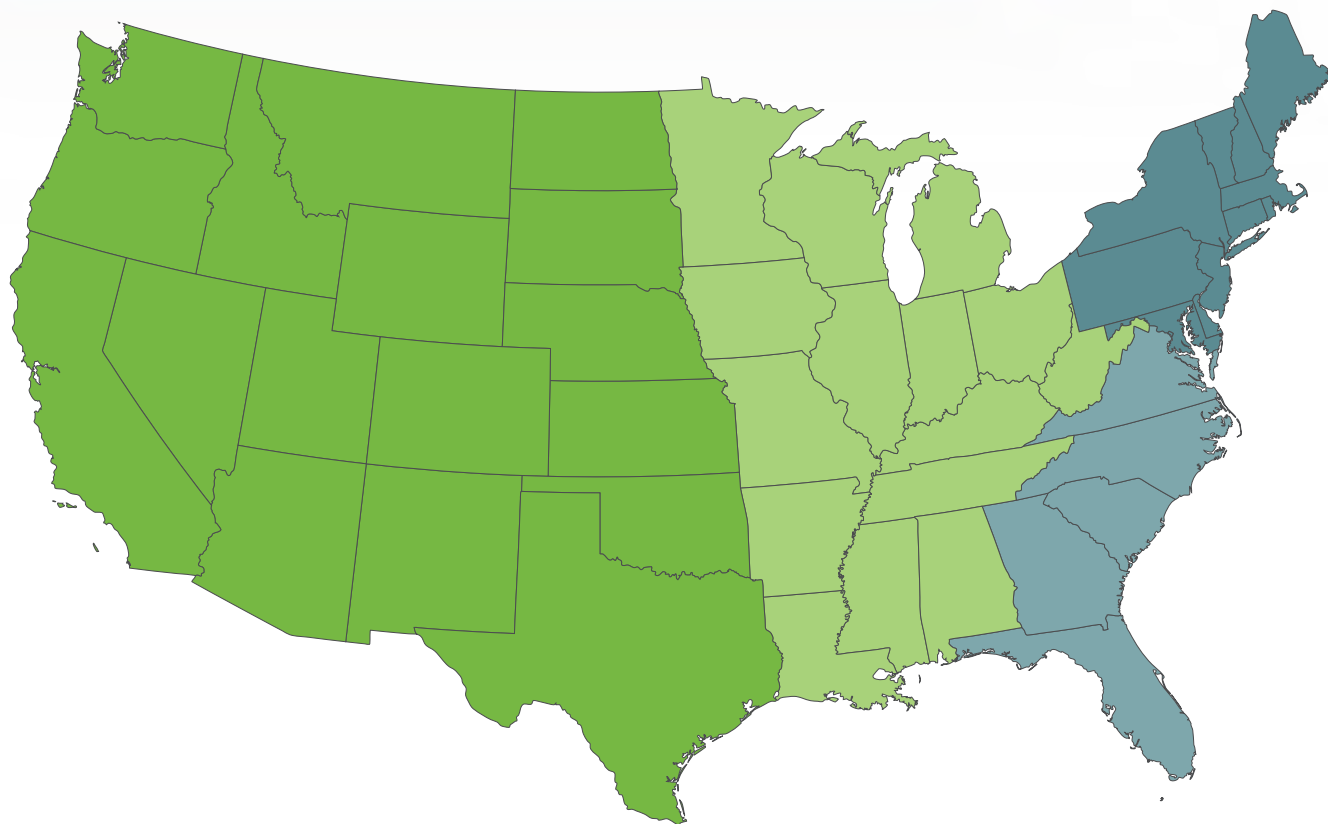

BidMed Regional Territories

Territory Managers

Tony Kay
Western Region
tony@bidmed.com
773.840.8134

Jackie Dymora
Central Region
jackie@bidmed.com
773.840.8143

Alyssa Bradley
Northeast Region
alyssa@bidmed.com
773.877.3995

Amy St. Cyr
Southeast Region
amy@bidmed.com
773.877.3705

WESTERN REGION

- Alaska
- Arizona
- California
- Colorado
- Hawaii
- Idaho
- Kansas
- Montana
- Nebraska
- Nevada
- New Mexico
- North Dakota
- Oklahoma
- Oregon
- South Dakota
- Texas
- Utah
- Washington
- Wyoming

CENTRAL REGION

- Alabama
- Arkansas
- Illinois
- Indiana
- Iowa
- Kentucky
- Louisiana
- Michigan
- Minnesota
- Mississippi
- Missouri
- Ohio
- Tennessee
- West Virginia
- Wisconsin

NORTHEAST REGION

- Connecticut
- Deleware
- District of Columbia
- Maine
- Maryland
- Massachussets
- New Hampshire
- New Jersey
- New York
- Pennsylvania
- Rhode Island
- Vermont

SOUTHEAST REGION

- Florida
- Georgia
- North Carolina
- South Carolina
- Virginia